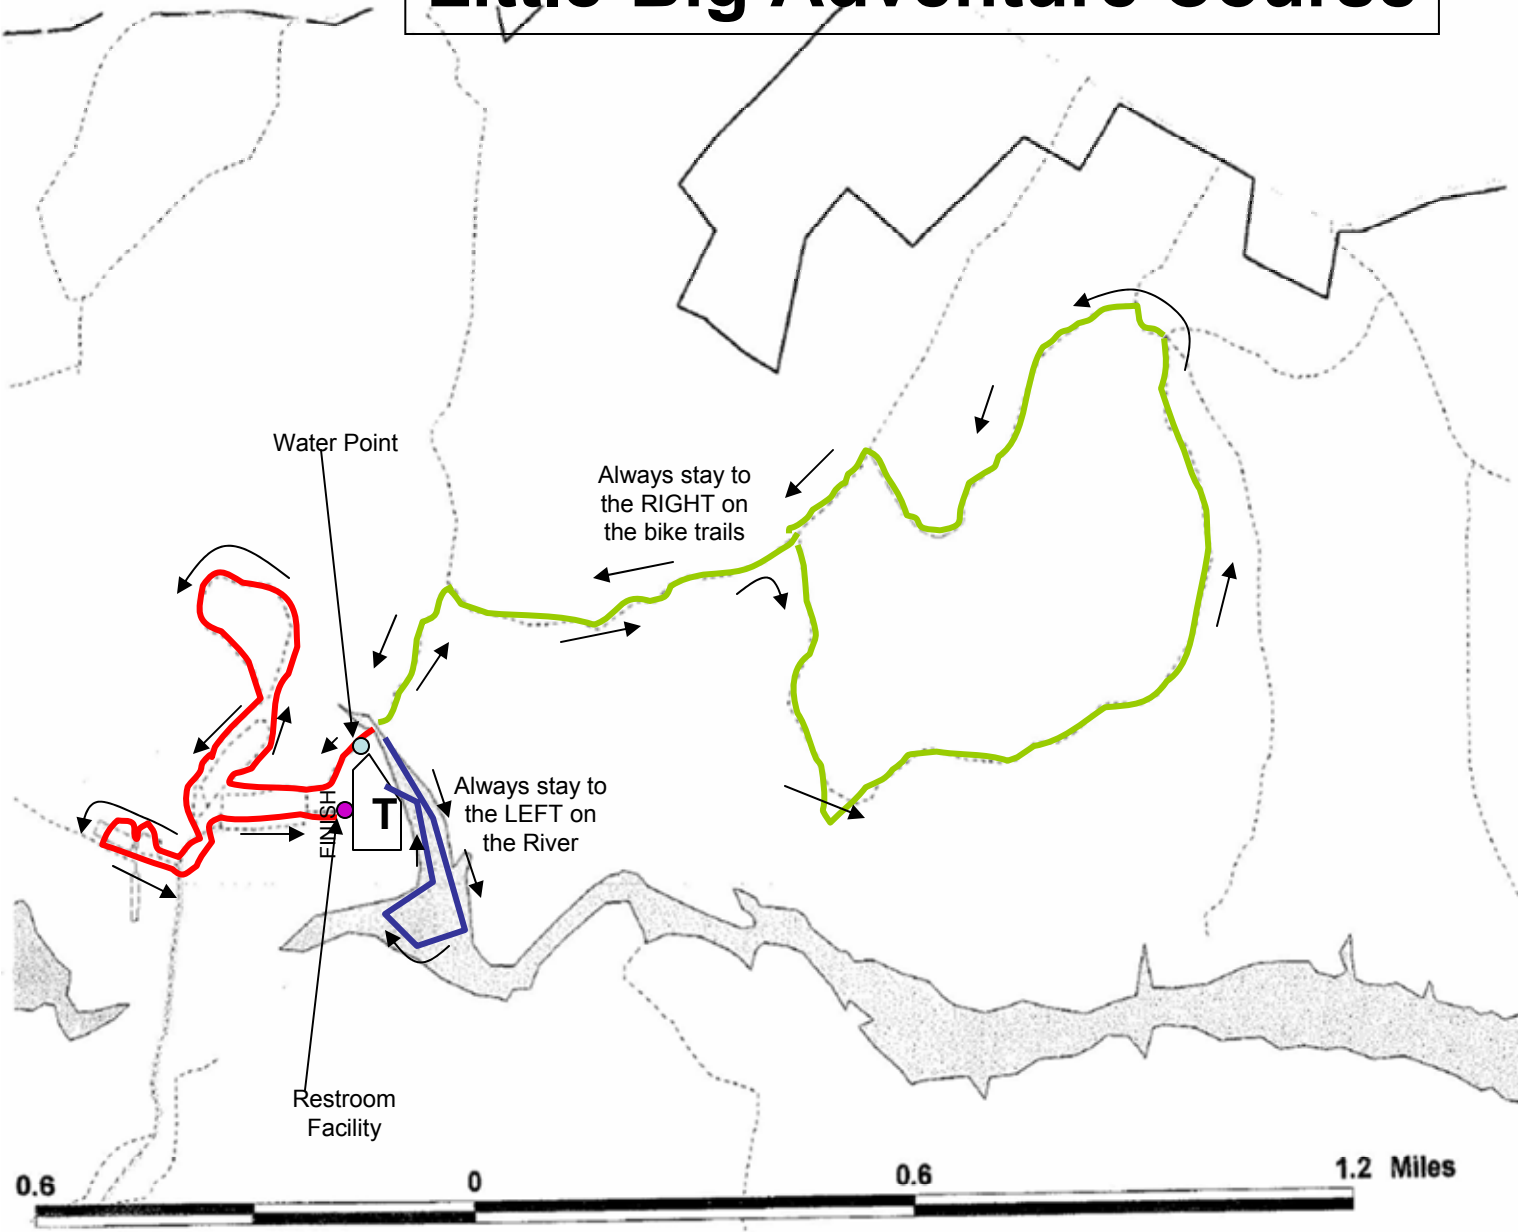

Little-Big Adventure Course

- Canoe Loop
- Bike Loop
- Run Loop
- T** Transition Area
- Water Pt.
- Restrooms

Water Point

Always stay to the RIGHT on the bike trails

Always stay to the LEFT on the River

FINISH

Restroom Facility

0.6 0 0.6 1.2 Miles